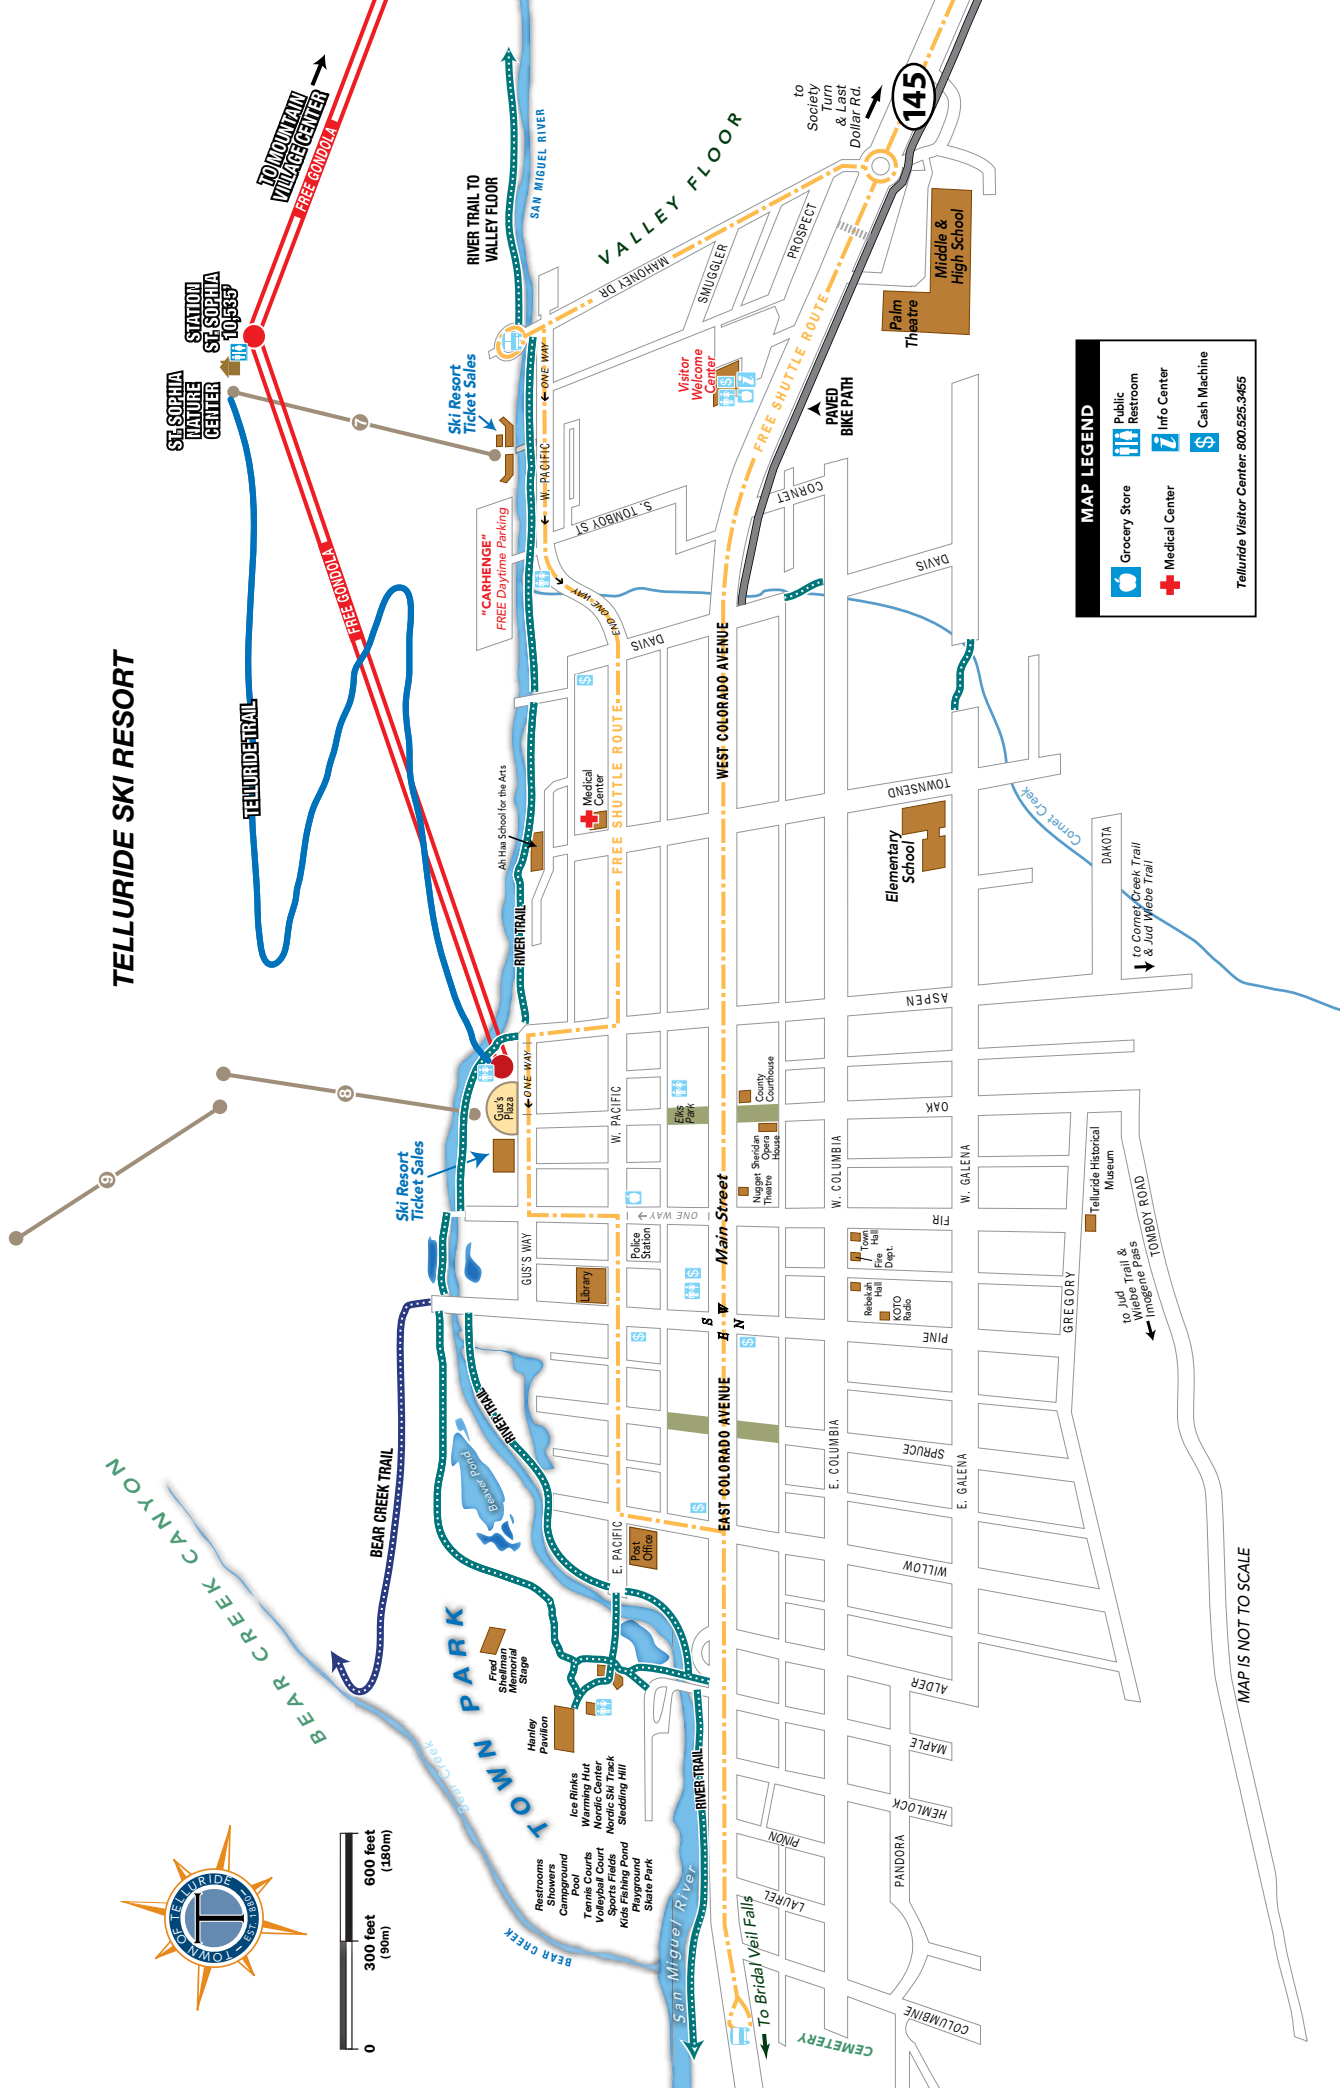

# TELLURIDE SKI RESORT

**MAP LEGEND**

- Grocery Store
- Public Restroom
- Medical Center
- Info Center
- Cash Machine

Telluride Visitor Center: 800.525.3465

MAP IS NOT TO SCALE