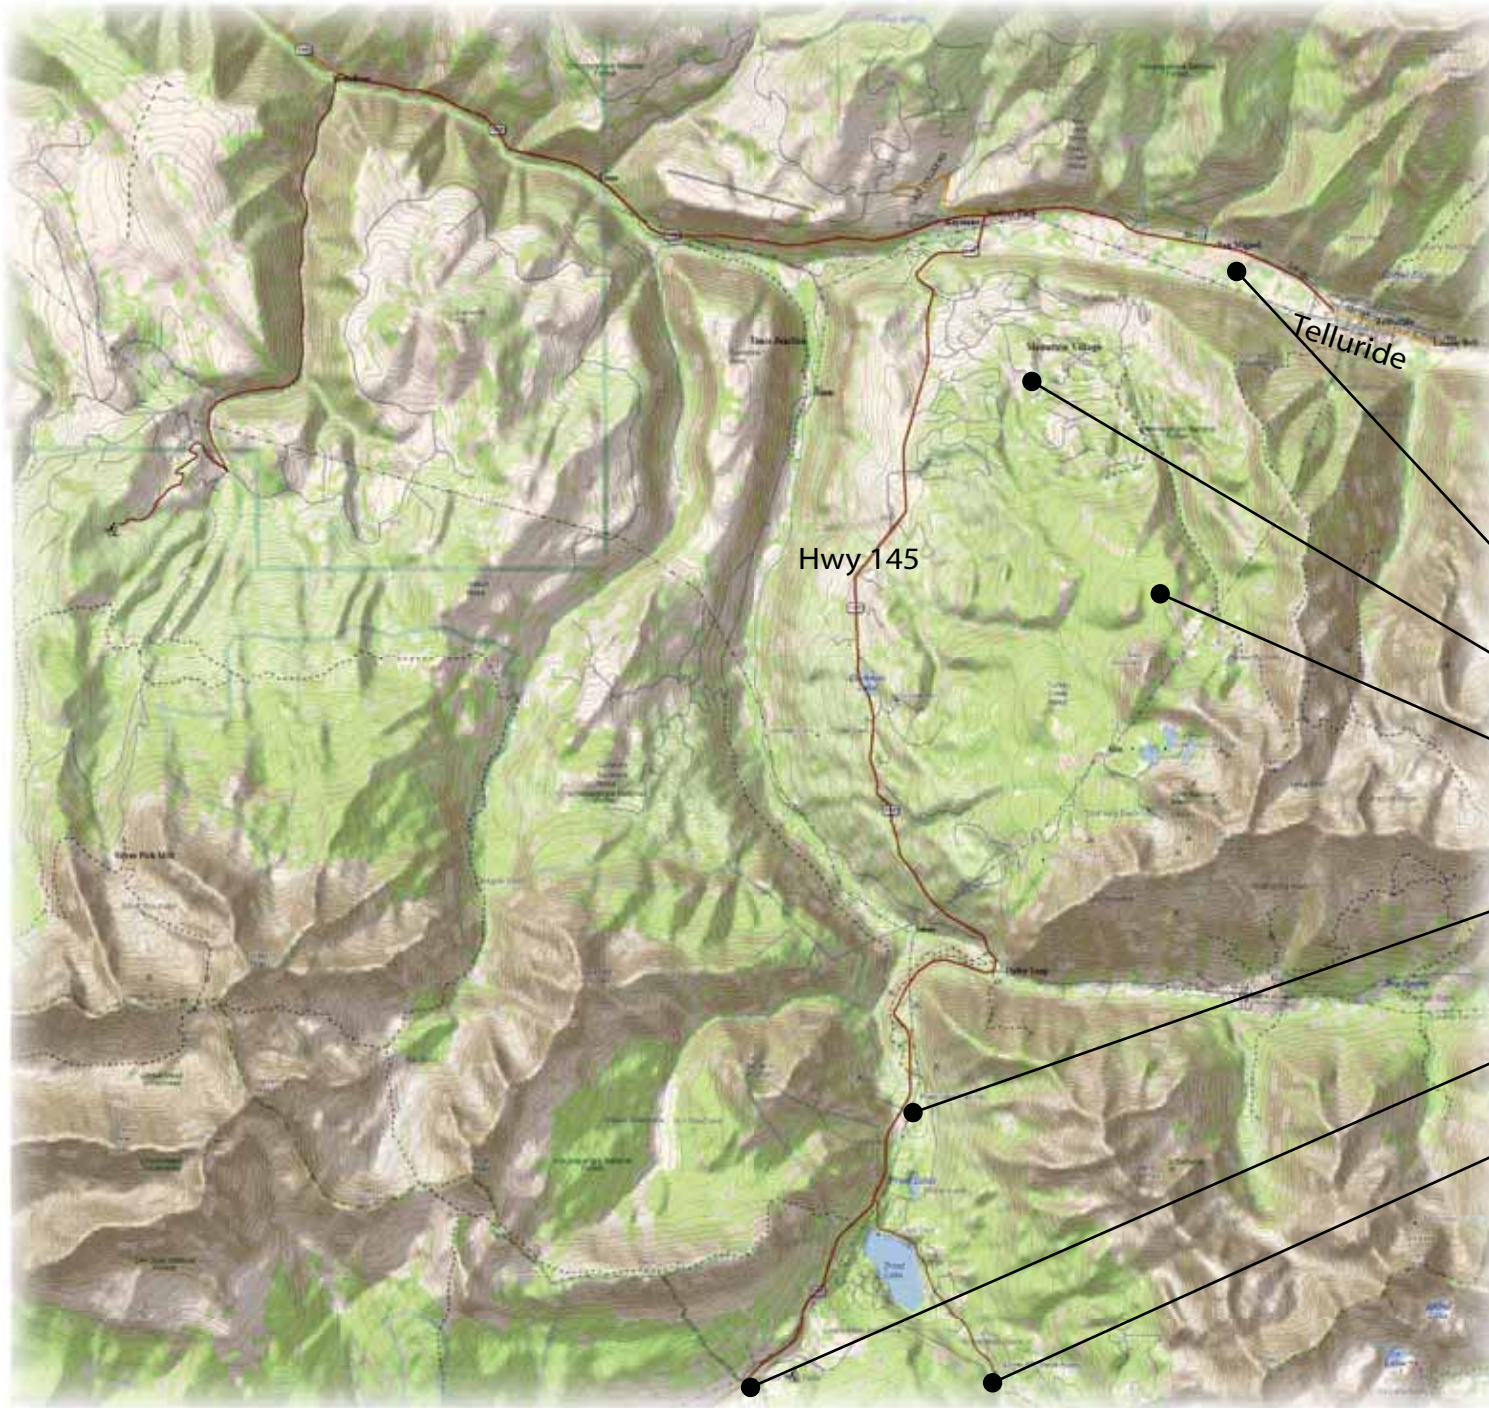

# Telluride Nordic Regional Trail Map

- Valley Floor
- Village Trails
- Topaten
- Priest Lake
- Upper Trout Lake RR Grade
- Lower Trout Lake RR Grade